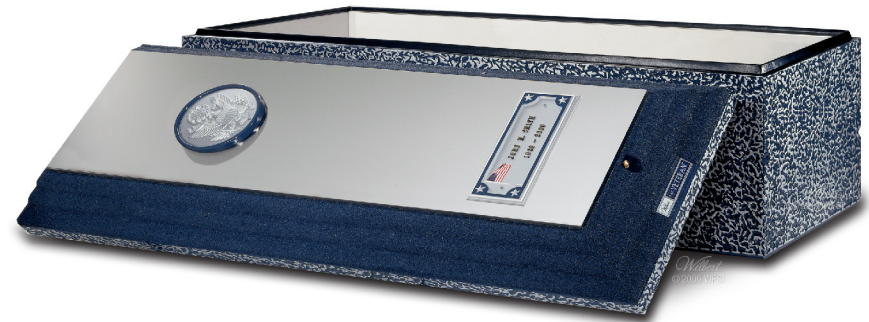

Veteran Stainless Steel Triune®
Double Reinforced Burial Vault
Standard Protection

The **Triunes®** and **Venetian** are available
with personalization.

Venetain®
Single Reinforced Burial Vault
Basic Plus Protection

Continental®
Single Reinforced Burial Vault
Basic Protection

Monticello®
Single Reinforced Burial Vault
Basic Protection

Salute®
Single Reinforced Burial Vault
Basic Protection