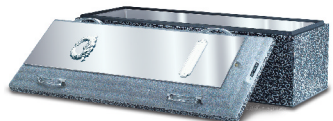

High-Strength Concrete	Upgraded Plastic Liner	Stainless Steel Carapace & Concrete Cover	Personalization Options Available	Stainless Steel Interior Reinforcement	Memorialization Plus™ Record Tube