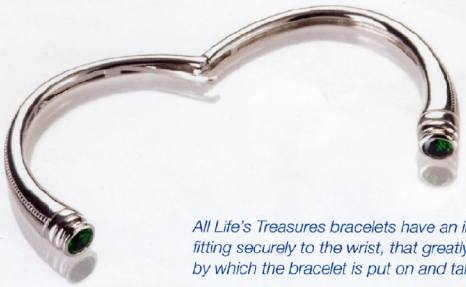

Memorialization Jewelry - Wilbert, Inc.

Life's Treasures™
Pave Pendant

Life's Treasures EternalEmbrace™ Bracelet

Remembrance Pendants
Bronze

Silver

Life's Treasures Bracelet

Life's Treasures Pave Bracelet

Message Envelope

All Life's Treasures bracelets have an improved hinge feature, fitting securely to the wrist, that greatly improves the means by which the bracelet is put on and taken off.

Life Treasures
Pendant

Forever Remembered™ Bracelet
Sterling silver bracelet holds a small portion
of cremated remains in toggle clasp.

Forever Remembered Charms

Loved and Cherished

Cameo Rose

Each piece of jewelry from the
Wilbert Heirloom Jewelry Collection
comes in a signature blue gift box.

Product specification sheets are available upon
request.